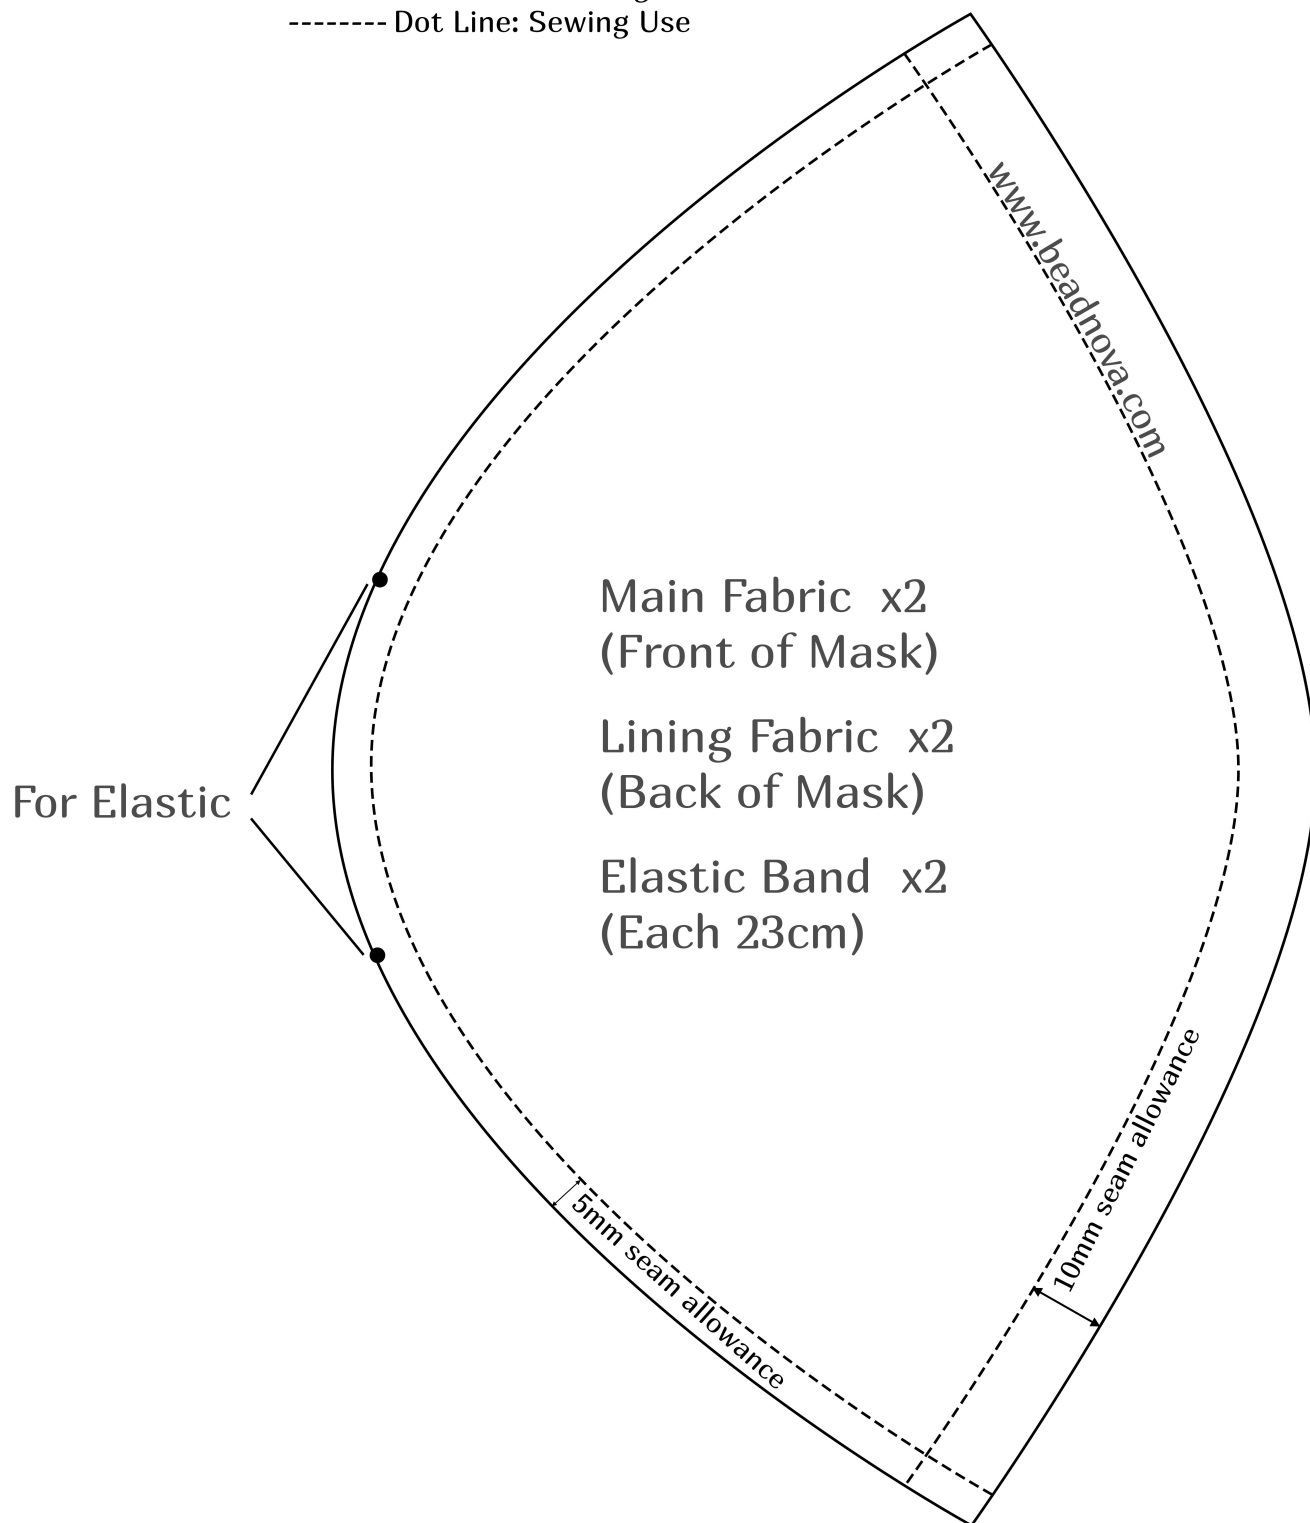

Round Face Mask Pattern by beadnova.com

Printing Instructions:

For printing out this paper pattern, please press Ctrl+P, select **custom scale at 100%** and choose paper source by pdf page size, then print it out.

—— Solid Line: Cutting Use
----- Dot Line: Sewing Use

Follow us

Copyright © 2020 BEADNOVA.

Please check your scale here

BEADNOVA