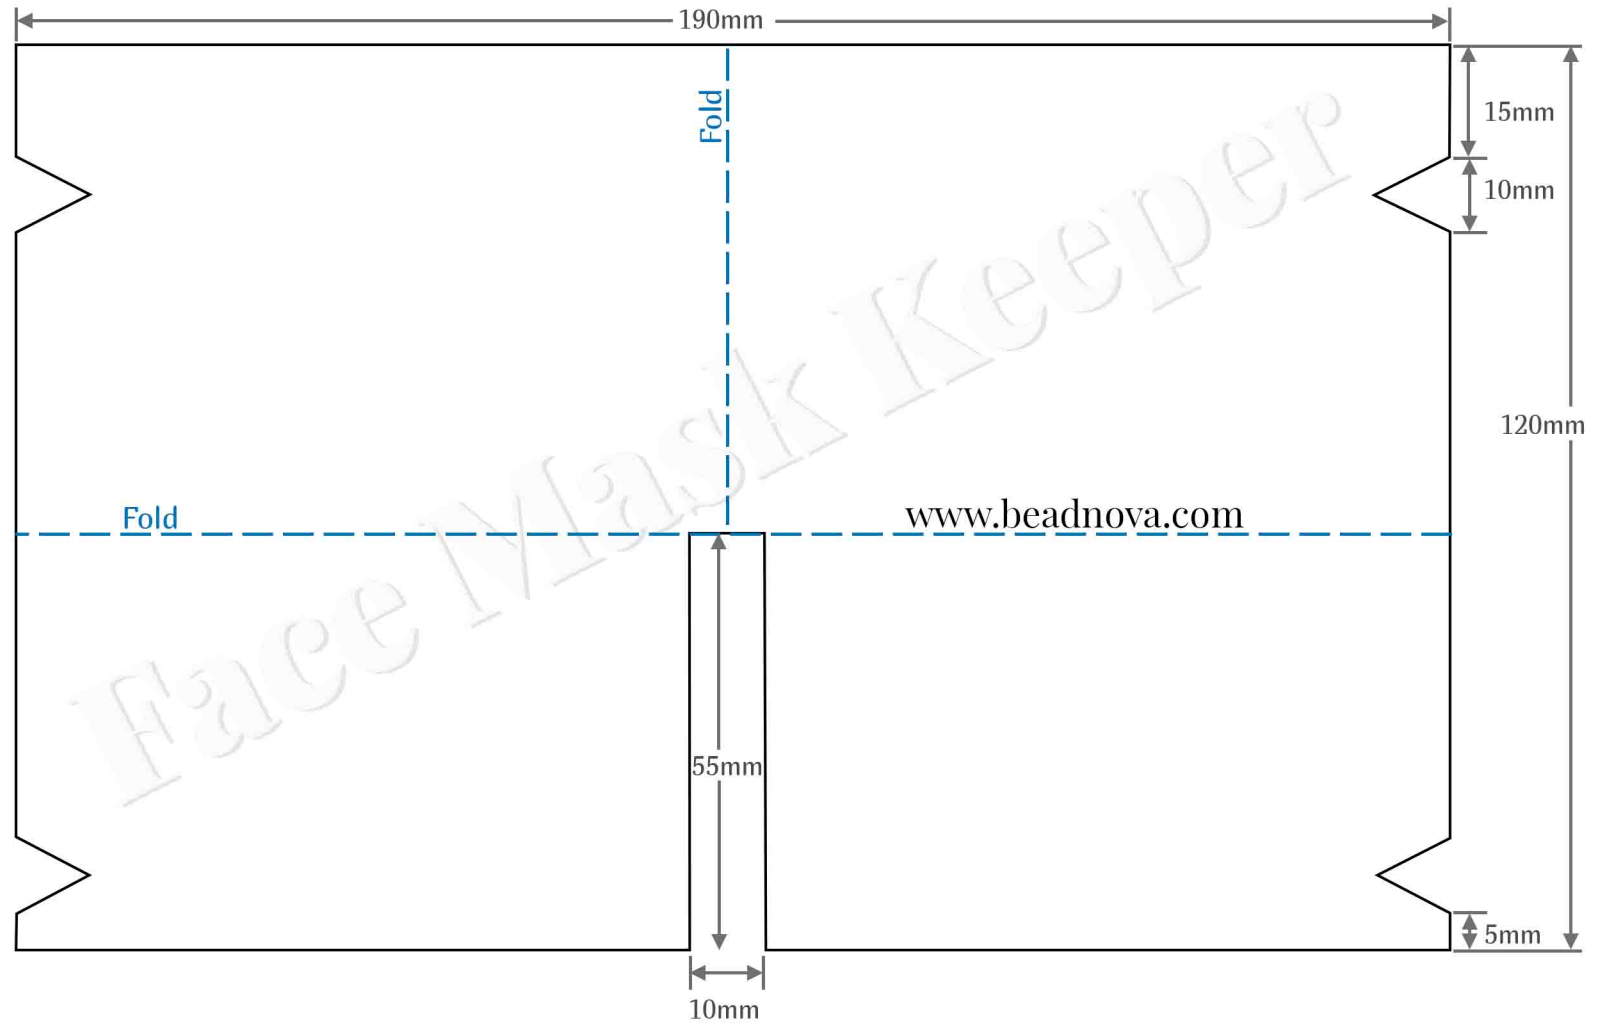

Face Mask Keeper Pattern and Folding Template by beadnova.com

Instructions:

1. Place and follow this pattern to cut a plastic sheet
2. Follow dashed line to fold the plastic sheet

Printing Instructions:

For printing out this paper pattern, please press Ctrl+P, select **custom scale** at **100%** and choose paper source by pdf page size, then print it out.

Follow us

Please check your scale here