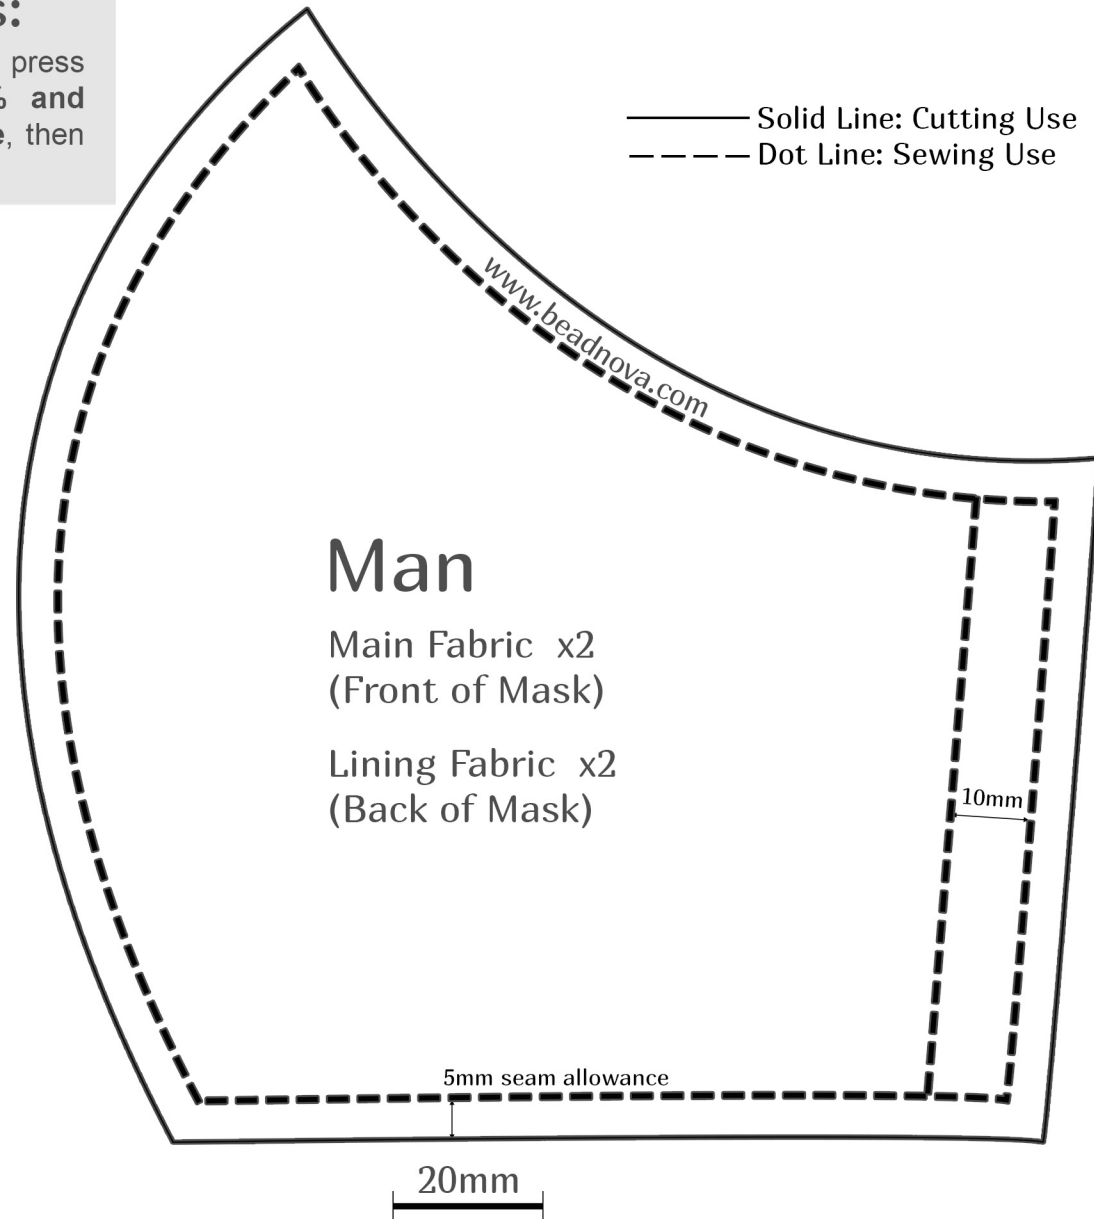

Face Mask Pattern by beadnova.com

Printing Instructions:

For printing out this paper pattern, please press Ctrl+P, select **custom scale at 100%** and **choose paper source by pdf page size**, then print it out.