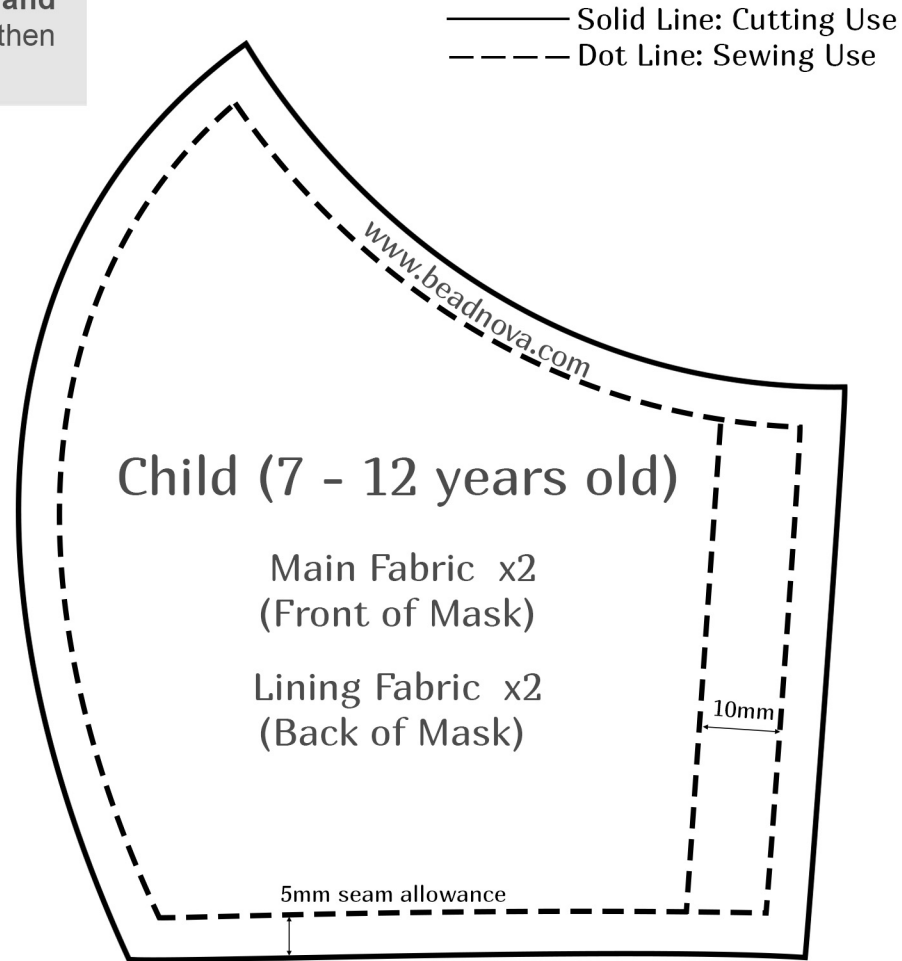

Face Mask Pattern by beadnova.com

Printing Instructions:

For printing out this paper pattern, please press Ctrl+P, select **custom scale at 100%** and **choose paper source by pdf page size**, then print it out.

Follow us

20mm

Please check your scale here